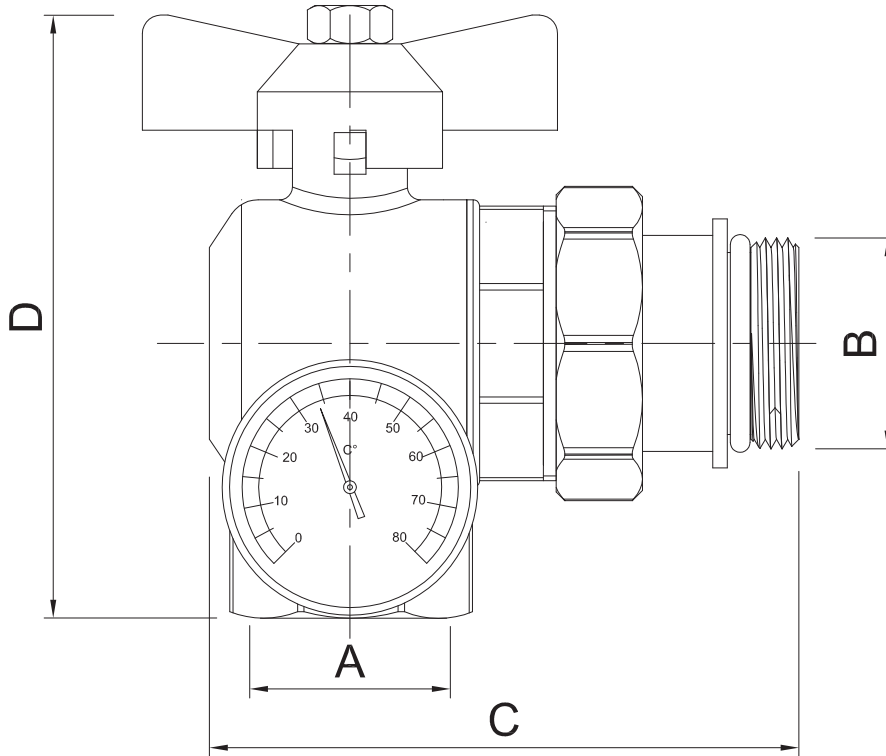

te-sa
heating passion
MADE IN ITALY

TABELLA DIMENSIONALE / DIMENSIONS

Art. 350T/1

Art.	A	B	C	D
350T/1-05	3/4"F	3/4"M	86	82
350T/1-06	1"F	1"M	101	93